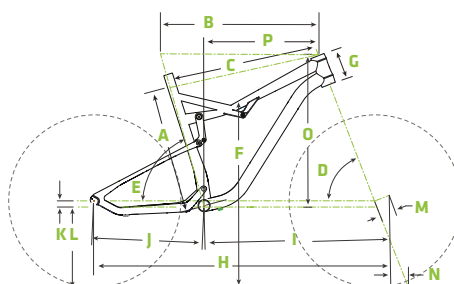

SCHLÜSSELTECHNOLOGIE:

OutFront optimierte Lenkgeometrie

Klemmachsen mit LockR-System

Kurze Kettenstreben

Sitzstreben mit Zero Pivot

BallisTec-Carbon- / SmartForm Alu-Konstruktion

Breite Felgen & Reifen

GEOMETRIE

	P	S	M
A SEAT TUBE LENGTH (CM/IN)	37.0/14.6	40.0/15.7	44.0/17.3
B TOP TUBE HORIZONTAL (CM/IN)	52.9/20.8	56.2/22.1	59.4/23.4
C TOP TUBE ACTUAL (CM/IN)	51.4/20.2	54/21.3	57/22.4
D HEAD TUBE ANGLE	68°	★	★
E SEAT TUBE ANGLE EFFECTIVE	74.0°	★	★
F SEAT TUBE ANGLE ACTUAL	72.2°	★	★
F STANDOVER (CM/IN)	69.2/27.2	72.2/28.4	74.1/29.2
G HEAD TUBE LENGTH (CM/IN)	9.7/3.8	★	11.0/4.3
H WHEELBASE (CM/IN)	106.8/42.0	110.1/43.3	113.4/44.7
I FRONT CENTER (CM/IN)	63.7/25.1	67.0/26.4	70.3/27.7
J CHAIN STAY LENGTH (CM/IN)	42.9/16.9	★	★
K BOTTOM BRACKET DROP (CM/IN)	1.9/0.7	★	★
L BOTTOM BRACKET HEIGHT (CM/IN)	33.4/13.1	★	★
M FORK RAKE (CM/IN)	5.0/2.0	★	★
N TRAIL (CM/IN)	8.5/3.4	★	★
O STACK (CM/IN)	57.0/22.4	★	58.2/22.9
P REACH (CM/IN)	36.6/14.4	39.9/15.7	42.7/16.8

KATEGORIE

TRAIL

LAUFRAD- / REIFENGRÖSSE

27.5 x 2.25"

FEDERWEG

120mm FRONT / REAR

C23287F

Habit Women's Carbon 2

 REAR DERAILLEUR	SRAM GX, 10-speed
 SHIFTERS	SRAM X5 10-speed, 2x10
 HANDLEBAR	Cannondale C3 riser, Alloy, 4 degree upsweep, 9 degree backsweep, 740x15mm
 GRIPS	Cannondale Locking Grips
 STEM	Cannondale C4, 6061 Alloy, 1-1/8", 31.8, 5 deg.
 HEADSET	Tange 1.5 for 1.125 Steer tubes
 BRAKES	Tektro Auriga hydraulic disc, 180/160
 BRAKE LEVERS	Tektro Auriga hydraulic disc
 SADDLE	Cannondale Stage 3
 SEATPOST	Cannondale C3, 6061 alloy, 31.6x350mm
 SIZES	XS, S, M
 COLOR 1	Purple Haze w/ Jet Black and Volt, Gloss - PUR
 COLOR 2	N/A
 EXTRAS	N/A